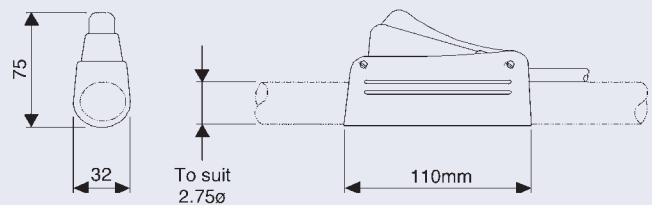

6446

6440

Benefits - 6446

- ❖ Easy hand grip
- ❖ Sensitive operation

Benefits - 6440

- ❖ Ergonomic trigger action
- ❖ Ideal for handle bar mounting

Model No	6446-00	6440-00
Mounting*	Snap on fit to handles of 20.5mm to 23.0mm dia.	End mounting to handles of 27.5mm dia.
Air Connection	1.5m black PVC tube x 3mm bore	1.5m black PVC tube x 3mm bore
Grip Height	60mm	75mm
Material:	Body Bellows	Body Bellows
	Black polypropylene Flexible PVC	Black polypropylene Flexible PVC
Weight	86 grms	90grms

Note: * Advice on reducing handle bar diameter can be given upon request
 * Longer tube lengths can be supplied