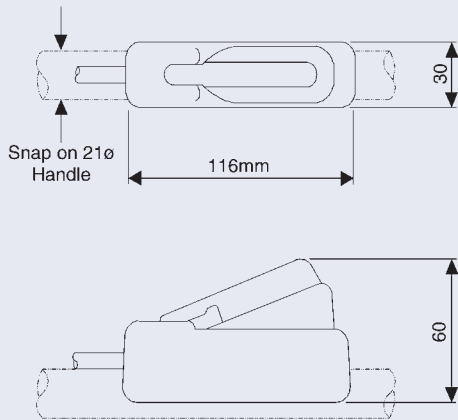

6446

6440

Benefits - 6446

- ❖ Easy hand grip
- ❖ Sensitive operation

Benefits - 6440

- ❖ Ergonomic trigger action
- ❖ Ideal for handle bar mounting

Model No	6446-00	6440-00
Mounting*	Snap on fit to handles of 20.5mm to 23.0mm dia.	End mounting to handles of 27.5mm dia.
Air Connection	1.5m black PVC tube x 3mm bore	1.5m black PVC tube x 3mm bore
Grip Height	60mm	75mm
Material:	Body Bellows	Body Bellows
	Black polypropylene Flexible PVC	Black polypropylene Flexible PVC
Weight	86 grms	90grms

Note: * Advice on reducing handle bar diameter can be given upon request
 * Longer tube lengths can be supplied